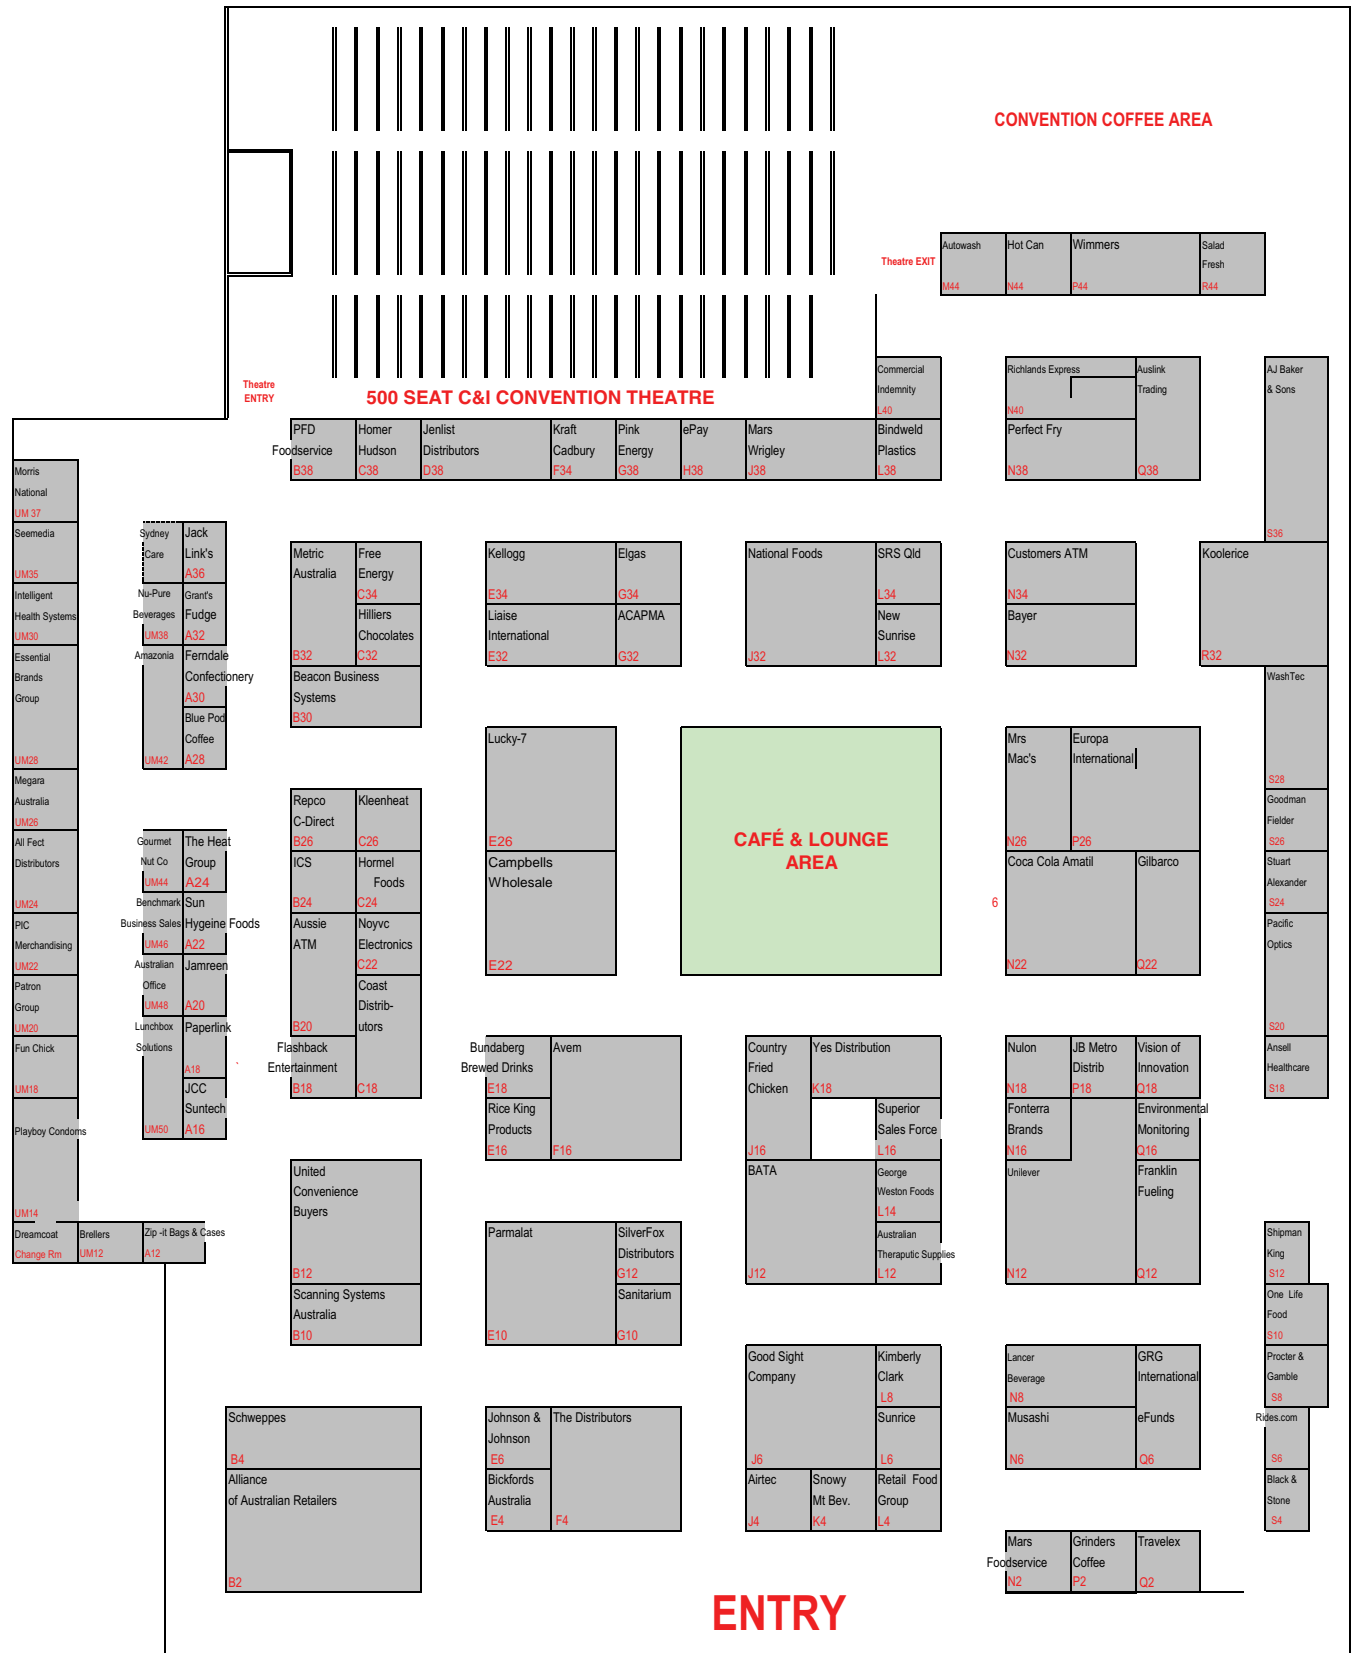

6/340 Darling St BALMAIN
NSW AUSTRALIA 2041

Tel 02 9555 1355

Fax 02 9555 1434

exhibition@c-store.com.au

www.c-store.com.au

FLOOR PLAN

ACAPMA	G32	British American Tobacco	J12	George Weston Foods	L14	Kellogg	E34	Nu-Pure Beverages	UM38	Schweppes Australia	B4
Airtec	J4	Bundaberg Brewed Drinks	E18	Gilbarco	Q22	Kimberly Clark	L8	One Life food	S10	Seemedia	UM35
AJ Baker & Sons Pty Ltd	S36	Campbells Wholesale	E22	Good Sight	J6	Kleenheat	C26	Pacific Optics	S20	Service Station Sales Australia	UM46
All-Fect Distribution	UM24	Coast Distributors	C18	Goodman Fielder	S26	Koolerice	R32	Paperlink	A18	Shipman King	S12
Alliance of Australian Retailers	B2	Coca Cola Amatil	N22	Gourmet Nut Company	UM44	Kraft/Cadbury	F34	Parmaat	E10	SilverFox Distributors	G12
Amazonia	UM42	Commercial Indemnity	L40	Gran's Fudge Kitchen	A32	Lancer Beverage	N8	Patron Group	UM20	Snowy Mountain Bottlers P/L	K4
Ansell Healthcare	S18	Country Franchising Group	J16	GRG International	Q6	Liaise International	E32	Petroleum Tank Technologies	A16	SRS Qld	L34
Auslink Trading	Q38	Customers ATM	N34	Grinders Coffee	P2	Lucky 7	E26	(A Div of JCC Suntech)		Stuart Alexander	S24
Aussie ATM	B20	Elgas Swap n'Go	G34	Homer Hudson Icecream	C38	Lunchbox Solutions	UM50	PFD Foodservice	B38	Sunrice	L6
Australian Office	UM48	Environmental Monitoring Solns.	Q16	Hormel Foods	C24	Mars Foodservice	N2	PIC Merchandising	UM22	Superior Sales Force	L16
Australian Therapeutic Supplies	L12	e-Pay Australia	H38	Hot Can	N44	Mars/Wrigley	J38	Pink Energy Beverages	G38	The Distributors	F4
Autowash	M44	Erenst Hillier Pty Ltd	C32	IBS - Lucky 7	E26	Megara	UM26	Playboy Condoms	UM14	The Heat Group	A24
Avem	F16	Essential Brands Group	UM28	icash ATM - Lucky 7	E26	Metric Australia	B32	Procter & Gamble	S8	The Perfect Fry	N38
Bayer Australia Limited	N32	Europa International	P26	Innovative Control Systems	B22	Morris National Pty Ltd	UM37	Reppo Petrol & Convenience	B26	Travelx-Telstra	Q2
Beacon Business Systems	B30	Ferndale Confectionery	A30	Intelligent Health Systems	UM30	Mrs Mac's	N26	Retail Food Group	L4	Unilver Australasia	N12
Bickfords	E4	Flashback Entertainment	B18	Jack Link's	A36	Musashi	N6	Rice King Products	E16	United Convenience Buyers	B12
Bindwell Plastics	L38	Fonterra Brands	N16	Jamreen	A20	National Foods	J32	Richlands Express	N40	Vision of Innovation	Q18
Black & Stone	S4	Franklin Fueling	Q12	JB Metropolitan Distributors	P18	New Sunrise Group	L32	Rides.Com	S6	WashTec	S28
Blue Pod Coffee Company	A28	Free Energy Drink Aust	C34	Jenlist Distributors	D38	Noyvc Electronics	C22	Saladfresh	R44	Wimmers Soft Drink	P44
Breller Umbrellas	UM12	Funchick	UM18	Johnson & Johnson	E6	Nulun	N18	Sanitarium	G10	Yes Distribution	K18
								Scanning Systems Australia	B10	Zip-it Bags & Cases	A12